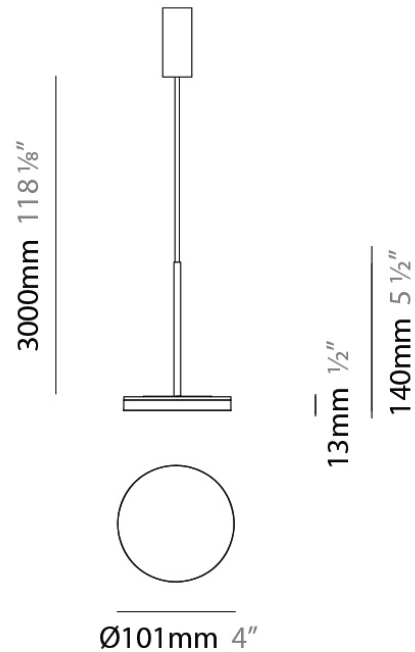

BELLA SUSPENSION

D81668R9-WHI

PROJECT	
TYPE	
NOTES	
QUANTITY	
DATE	

GENERAL

Series: Bella
Brand: Panzeri
Division: Design
Mounting Type: Suspension
Mounting Location: Ceiling
Subcategory: Pendant

PHYSICAL

Diameter (mm): 101
Diameter (in): 4
Height (mm): 13
Height (in): 1/2
Max. Overall Height (mm): 3013
Max. Overall Height (in): 118 7/8
Light Distribution: Indirect
Weight (kg): 0.54501
Weight (lbs): 1.2
Diffuser: Opal - Acrylic
Fixture Material: Aluminum Die Cast

ELECTRICAL

Lamp Type: LED
Input Wattage (W): 6.5
Dimming: Non-Dimmable
Driver Included: Yes
Driver Location: Integrated
Driver Type: Constant Voltage - Universal
Driver Class: Class 2
Input Voltage (V): 120

LED

Color Temperature (°K): 2700
Max. Delivered Lumen (lm): 388
CRI: >90 CRI

OPTICAL

RATINGS AND CERTIFICATIONS

Certified By: CSA Certified to UL and CSA Standards
IP rating: IP40