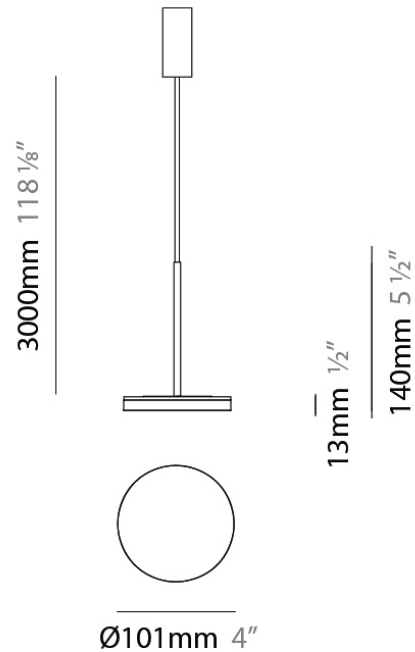

BELLA SUSPENSION

D81668-BRZ

PROJECT _____

TYPE _____

NOTES _____

QUANTITY _____

DATE _____

GENERAL

Series: Bella

Brand: Panzeri

Division: Design

Mounting Type: Suspension

Mounting Location: Ceiling

Subcategory: Pendant

PHYSICAL

Diameter (mm): 101

Diameter (in): 4

Height (mm): 13

Height (in): 1/2

Max. Overall Height (mm): 3013

Max. Overall Height (in): 118 7/8

Light Distribution: Indirect

Weight (kg): 0.54501

Weight (lbs): 1.2

Diffuser: Opal - Acrylic

Fixture Material: Aluminum Die Cast

ELECTRICAL

Lamp Type: LED

Input Wattage (W): 6.5

Dimming: Non-Dimmable

Driver Included: Yes

Driver Location: Integrated

Driver Type: Constant Voltage - Universal

Driver Class: Class 2

Input Voltage (V): 120

LED

Color Temperature (°K): 2700

Max. Delivered Lumen (lm): 467

CRI: >80 CRI

OPTICAL

RATINGS AND CERTIFICATIONS

Certified By: CSA Certified to UL and CSA Standards

IP rating: IP40