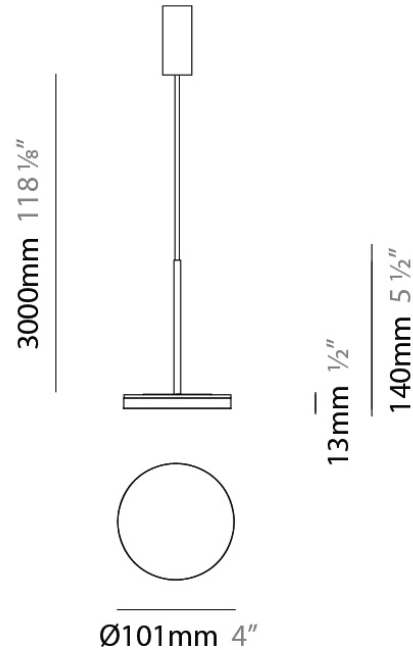

BELLA SUSPENSION

D81668R9-BLK

PROJECT _____

TYPE _____

NOTES _____

QUANTITY _____

DATE _____

GENERAL

Series: Bella

Brand: Panzeri

Division: Design

Mounting Type: Suspension

Mounting Location: Ceiling

Subcategory: Pendant

PHYSICAL

Diameter (mm): 101

Diameter (in): 4

Height (mm): 13

Height (in): 1/2

Max. Overall Height (mm): 3013

Max. Overall Height (in): 118 7/8

Light Distribution: Indirect

Weight (kg): 0.54501

Weight (lbs): 1.2

Diffuser: Opal - Acrylic

Fixture Material: Aluminum Die Cast

ELECTRICAL

Lamp Type: LED

Input Wattage (W): 6.5

Dimming: Non-Dimmable

Driver Included: Yes

Driver Location: Integrated

Driver Type: Constant Voltage - Universal

Driver Class: Class 2

Input Voltage (V): 120

LED

Color Temperature (°K): 2700

Max. Delivered Lumen (lm): 388

CRI: >90 CRI

OPTICAL

RATINGS AND CERTIFICATIONS

Certified By: CSA Certified to UL and CSA Standards

IP rating: IP40